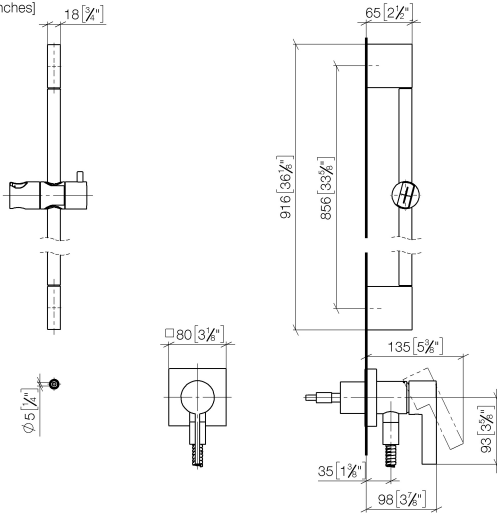

Concealed single-lever mixer with integrated shower connection with shower set without hand shower - Chrome

IMO

36 013 970

Fits: IMO, MEM, CL.1

- cover plate 80 x 80 mm
- metal shower hose 1750mm with integrated anti-twist protection
- slide bar
- Pipe diameter 18 mm

Required miscellaneous

	Hand shower FlowReduce - Chrome	28 018 979-00 0010
--	----------------------------------------	--------------------

Concealed single-lever mixer with integrated shower connection with shower set without hand shower - Chrome

IMO

36 013 970

mm [inches]

Certificates

Belgaqua_21-025- WRAS_2011027. LGA_29569.
27_1.

36 013 970

Spare parts list

No.	Item Number	Name	Quantity used	Delivery time
1	05 17 20 726 02 90	fixing set	1	2
2	09 31 11 049 90	pin	2	2
3	04 31 11 113 00 90	pin	2	2
4	08 17 97 054-00	holder	2	10
5	90 28 22 597 00-00	holder	1	10
6	28 322 970-00	Metal shower hose 1/2" x 3/8" x 1750 mm - Chrome	1	2
7	12 580 970-00	Slide unit - Chrome	1	10
8	90 14 20 026 00 90	seal	1	2
9	36 045 970-00	Concealed single-lever mixer with cover plate with integrated shower connection - Chrome	1	10