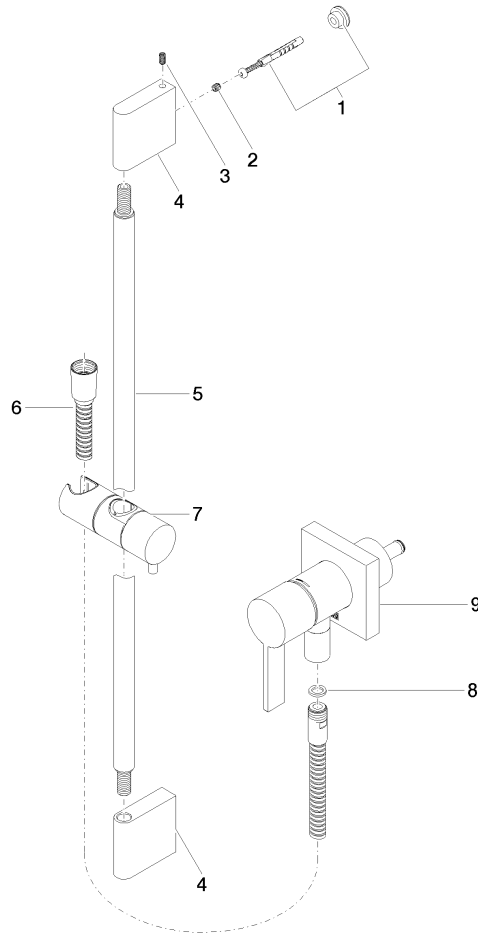

Concealed single-lever mixer with integrated shower connection with shower set without hand shower - Chrome

IMO

36 013 970

Fits: IMO, MEM, CL.1

- cover plate 80 x 80 mm
- metal shower hose 1750mm with integrated anti-twist protection
- slide bar
- Pipe diameter 18 mm

Required miscellaneous

	Hand shower FlowReduce - Chrome	28 018 979-00 0010
--	----------------------------------------	--------------------

Concealed single-lever mixer with integrated shower connection with shower set without hand shower - Chrome

IMO

36 013 970

mm [inches]

Certificates

Belgaqua_21-025- WRAS_2011027. LGA_29569.
27_1.

36 013 970

Spare parts list

No.	Item Number	Name	Quantity used	Delivery time
1	05 17 20 726 02 90	fixing set	1	2
2	09 31 11 049 90	pin	2	2
3	04 31 11 113 00 90	pin	2	2
4	08 17 97 054-00	holder	2	10
5	90 28 22 597 00-00	holder	1	10
6	28 322 970-00	Metal shower hose 1/2" x 3/8" x 1750 mm - Chrome	1	2
7	12 580 970-00	Slide unit - Chrome	1	10
8	90 14 20 026 00 90	seal	1	2
9	36 045 970-00	Concealed single-lever mixer with cover plate with integrated shower connection - Chrome	1	10